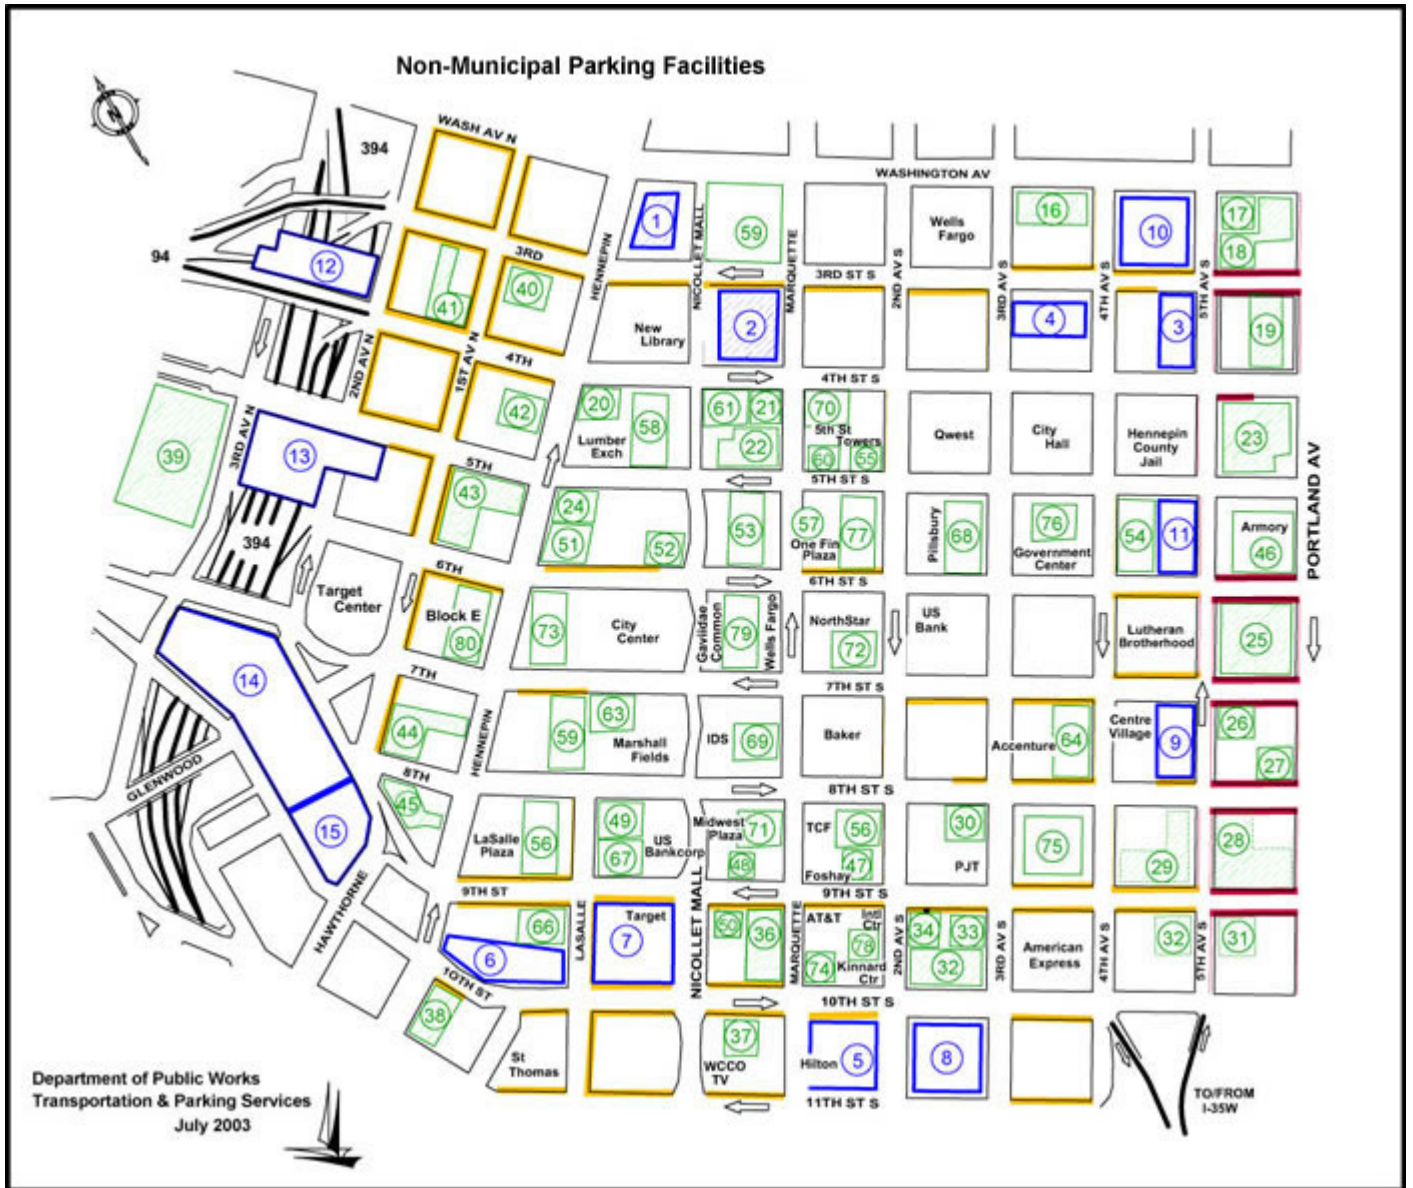

# Minneapolis Non-Municipal Lots & Ramps

<b>Key</b>					
 4 Hour Max Metered Parking		 No Limit Metered Parking			
 Municipal Parking Lots		 Municipal Parking Ramps In Bold Outline			
 Public & Private Surface Lots		 Public & Private Parking Ramps/Lots			
<b>Municipal Lots &amp; Ramps</b>					
#	Name	Max. Clearance	#	Name	Max. Clearance
1	North Terminal	Unlimited	13	5th Street TAD	7' 8"
2	Ritz Municipal Lot	Unlimited	14	7th Street TAD	8' 0"
3	Haaf Ramp	8' 4"	15	Hawthorne	8' 2"
4	Courthouse	8' 4"	<b>Other Municipal Facilities (Not Shown)</b>		
5	Hilton Ramp	8' 3"	<b>Name                      Max. Clearance</b>		
6	Hennepin at 10th	8' 2"	3rd Ave. N. Lot	Unlimited	
7	LaSalle at 10th	8' 2"	Metrodome Lot	Unlimited	
8	Leamington	7' 0"	Basilica Lot	Unlimited	
9	Centre Village	7' 0"	Orchestra Hall	9' 6"	
10	Gateway	7' 0"	10th & Washington	8' 2"	
11	Government Center	6' 8"	Downtown East LRT	8' 2"	
12	4th Street TAD	8' 0"	Seven Corners	7' 0"	
			St. Anthony Ramp	6' 10"	
			Plaza Ramp	6' 8"	
			Loring Ramp	6' 6"	
<b>Private/Public Lots</b>					
#	Name	Max. Clearance	#	Name	Max. Clearance
16	Mikulay	Unlimited	39	Rapid Park	Unlimited
17	Space LLC	Unlimited	40	TotalPark	Unlimited
18	Allied/Central	Unlimited	41	Class A Valet	Unlimited
19	S & T Lot C	Unlimited	42	Allied	Unlimited
20	Allied/Central	Unlimited	43	Loop	Unlimited
21	Allied #516	Unlimited	44	Park & Lock	Unlimited
22	Allied #517	Unlimited	45	Loop	Unlimited
23	S & T	Unlimited	<b>Private/Public Ramps</b>		
24	Downtown AutoPark	Unlimited	#	Name	Max. Clearance
25	Lutheran Bro	Unlimited	46	Armory	9' 0"
26	Lutheran Bro	Unlimited	47	Foshay	8' 9"
27	Sexton	Unlimited	48	Metro Ramp	8' 2"
28	Imperial	Unlimited	49	Bankcorp	8' 2"
29	Best Western	Unlimited	50	Young Quinlan	8' 0"
30	Church Lot	Unlimited	51	Plymouth	7' 2"
31	Normandy Prkg	Unlimited	52	50 South 6th	7' 0"
32	Benson #624	Unlimited	53	Dain Bosworth	7' 0"
33	Benson #315	Unlimited	54	501 Ramp	7' 0"
34	Benson #314	Unlimited	55	Opus 2	7' 0"
35	Benson #316	Unlimited	56	TCF Ramp	6' 10"
36	Allright #317	Unlimited	57	517 Ramp	6' 10"
37	Allright #415	Unlimited	58	Midtown	6' 10"
38	State	Unlimited	59	Park & Shop	6' 9"
			60	Opus 1	6' 9"
			61	Skyway Ramp	6' 9"
			62	LaSalle Plaza	6' 8"
			63	Plaza VII	6' 8"
			64	Metropolitan Ctr.	6' 8"
			65	Federal Reserve	6' 8"
			66	Downtown Auto Park	6' 6"
			67	LaSalle Court	6' 6"
			68	Pillsbury	6' 6"
			69	IDS Ramp	6' 6"
			70	Downtown Auto Park	6' 6"
			71	Midwest Plaza	6' 5"
			72	North Star	6' 5"
			73	City Center	6' 5"
			74	MarTen	6' 4"
			75	Energy Center	6' 4"
			76	Hennepin County	6' 4"
			77	One Financial Plaza	6' 3"
			78	International Center	6' 0"
			79	Gaviidae Common	6' 0"
			80	Block E	unk